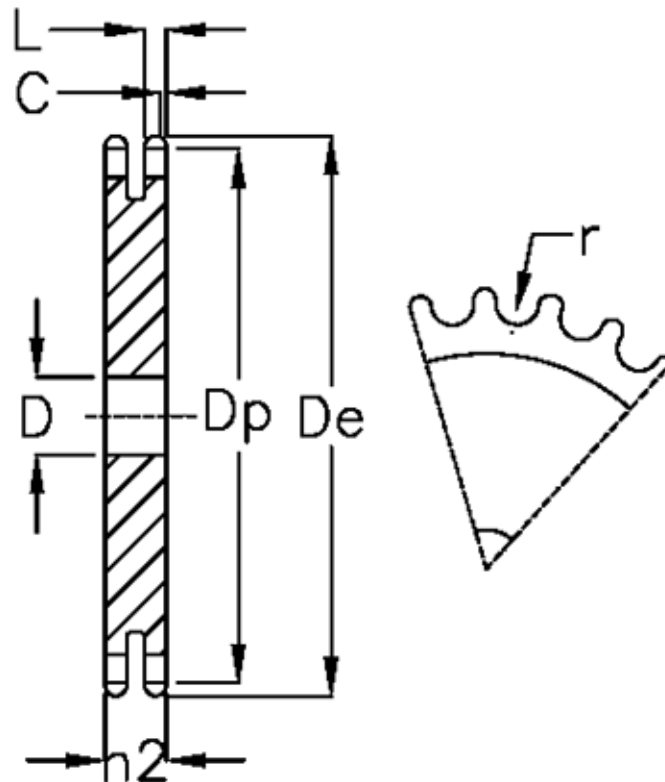

Article number: 616022011028

Description: Plate wheel 28 B-2 Z=28 duplex

Measures

C	= 5	Number of teeth = 28
D	= 30	r = 27.94
De	= 416	
Dp	= 397	
For chain size	= 1 3/4 x 1 1/4	
For chain type	= 28 B-2	
h2	= 88.4	
L	= 28.8	